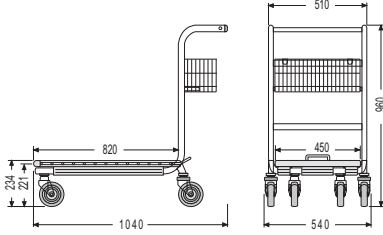

YÜK ARABASI - T25

SHOPPING TRANSPORTER - T25
Main Code : U066 0019 00 - T25

YÜK ARABASI - T26B

SHOPPING TRANSPORTER - T26B
Main Code : U066 0019 00 - T26B