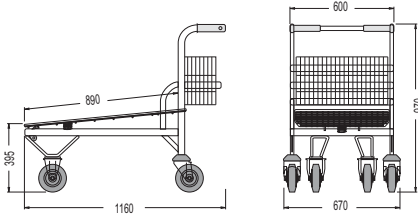

YÜK ARABASI - T31B

SHOPPING TRANSPORTER - T31B
Main Code : U066 0019 00 - T31B

ARABA SAPI REKLAMLIK - T0141

TROLLEY ADVERTISEMENT BOX - T0141
Main Code : U016 0141 00

Ölçü Dimension			Renk Color Code
H	D	L	
TEL PLATFORM WIRE PLATFORM			
970	540	1070	
AĞŞAP PLATFORM WOODEN PLATFORM			NKL.
970	540	1070	5010
H	D	L	
TEL PLATFORM WIRE PLATFORM			
970	670	1160	
AĞŞAP PLATFORM WOODEN PLATFORM			NKL.
970	670	1160	5010
H	D	L	
TEL PLATFORM WIRE PLATFORM			
970	790	1415	
AĞŞAP PLATFORM WOODEN PLATFORM			NKL.
970	790	1415	2004
H	D	L	
	105	150	
			ELK