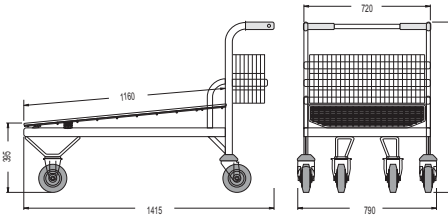

YÜK ARABASI - T31B

SHOPPING TRANSPORTER - T31B
Main Code : U066 0019 00 - T31B

ARABA SAPI REKLAMLIK - T0141

TROLLEY ADVERTISEMENT BOX - T0141
Main Code : U016 0141 00

Ölçü Dimension			Renk Color Code
H	D	L	
TEL PLATFORM WIRE PLATFORM			
970	540	1070	
AĞŞAP PLATFORM WOODEN PLATFORM			NKL.
970	540	1070	5010
H	D	L	
TEL PLATFORM WIRE PLATFORM			
970	670	1160	
AĞŞAP PLATFORM WOODEN PLATFORM			NKL.
970	670	1160	5010
H	D	L	
TEL PLATFORM WIRE PLATFORM			
970	790	1415	
AĞŞAP PLATFORM WOODEN PLATFORM			NKL.
970	790	1415	2004
H	D	L	
	105	150	
			ELK