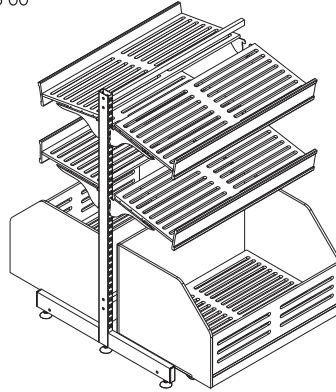

UM-33G UNLU MAMUL ÜNİTE

UM-33G BAKERY UNIT
Main Code : U029 0033 00